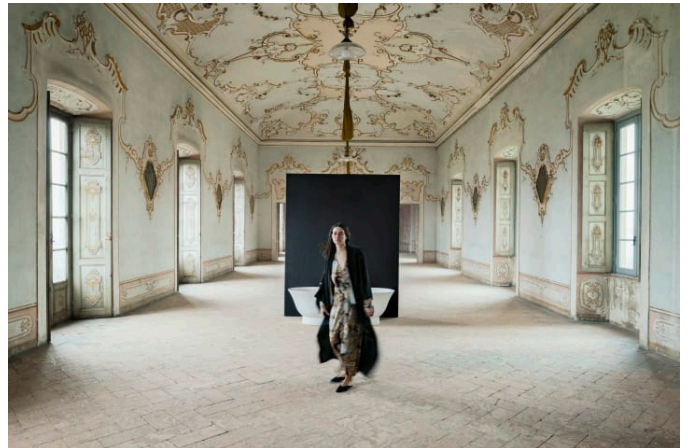

THE NEW CLASSIC

Freestanding bathtub, made of solid surface material Sentec

DIMENSIONS

Length	1900 mm
Width	900 mm
Height	580 mm

COLOUR AND FINISH

000 White

OPTIONS

000 - standard option

Material : Sentec

Shape : Oval

THE NEW CLASSIC

A collection of perfectly shaped innovations for the bathroom. The New Classic radiates the practicality of the harmonious form and combines it with contemporary style.