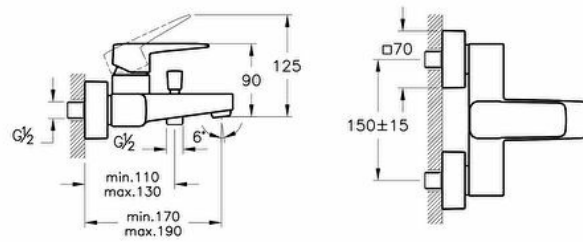

Collection: Root Square

Technical specifications

Colour	Chrome
Height	120
Width	220
Depth	204
Designer	VitrA Design Team
Finish	Chrome
Material	Chrome

Mixing Capability with Air	Yes
Mounting type	Wall Mounted
Spout Length	110-130/170-190
Water Label Class	Red (>13)
Aerator	Standard
Badge Diameter	70X70
Body Material	Brass
Cartridge	Adjustable heat-flow rate

# of Water Inlet	Double Inlet
Handshower Outlet	Yes
Hole Quantity	5
Number of Functions	6
Operating Pressure	Min:0.5-Max:10Recommended(1-5)
Outlet Turning Angle	Fixed
Packaged Product Sizes (WxDxH)	215X180X135

Guarantee	10
------------------	----

2A technical drawing**Technical specifications**

Colour: Chrome **Height:** 120 **Width:** 220 **Depth:** 204 **Designer:** VitrA Design Team **Finish:** Chrome **Material:** Chrome **Mixing Capability with Air:** Yes **Mounting type:** Wall Mounted **Spout Length:** 110-130/170-190 **Water Label Class:** Red (>13) **Aerator:** Standard **Badge Diameter:** 70X70 **Body Material:** Brass **Cartridge:** Adjustable heat-flow rate **# of Water Inlet:** Double Inlet **Handshower Outlet:** Yes **Hole Quantity:** 5 **Number of Functions:** 6 **Operating Pressure:** Min:0.5-Max:10Recommended(1-5) **Outlet Turning Angle:** Fixed **Packaged Product Sizes (WxDxH):** 215X180X135 **Guarantee:** 10