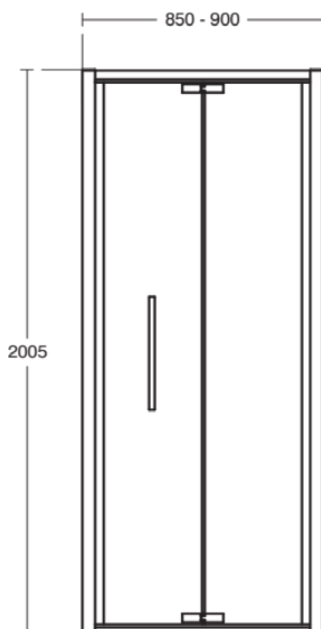

## T4928EO

I.LIFE | Infold door 850x90x2005 mm in bright silver finish, 2 doors | Glass thickness (6mm), Horizontal adjustment (25mm), IdealClean

### General information

Product type:	Shower enclosures
Sub product type:	Infold door
Brand:	Ideal Standard
Suite name:	I.LIFE
Colour:	EO - Bright Silver
Surface finish effect:	glossy
Height (mm):	2005
Width (mm):	850
Length / Projection (mm):	90
Fixing method:	Fixing bolts
Net weight (kg):	31.00
EAN code:	8014140489863

### Features

Glass thickness (6mm)

Horizontal adjustment (25mm)

IdealClean