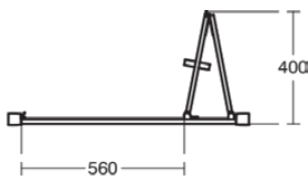

## T4928EO

I.LIFE | Infold door 850x90x2005 mm in bright silver finish, 2 doors | Glass thickness (6mm), Horizontal adjustment (25mm), IdealClean

### General information

Product type:	Shower enclosures
Sub product type:	Infold door
Brand:	Ideal Standard
Suite name:	I.LIFE
Colour:	EO - Bright Silver
Surface finish effect:	glossy
Height (mm):	2005
Width (mm):	850
Length / Projection (mm):	90
Fixing method:	Fixing bolts
Net weight (kg):	31.00
EAN code:	8014140489863