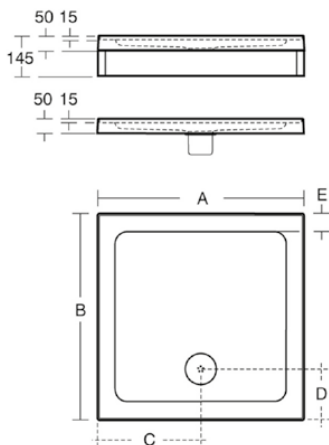

SIMPLICITY

L511501

SIMPLICITY | Square shower tray 910x910x50 mm in white glossy finish, with waste

Image & drawing

	A	B	C	D	E
L511301 760 x 760	770	770	385	190	67
L511401 800 x 800	810	810	405	190	67
L511501 900 x 900	910	910	455	190	67

General information

Product type:	Shower trays
Sub product type:	Square shower tray
Brand:	Ideal Standard
Suite name:	SIMPLICITY
Designer:	Ideal Standard
Colour:	01 - White Glossy
Surface finish effect:	glossy
Height (mm):	50
Width (mm):	910
Length / Projection (mm):	910
Recommended leg set:	L6309
Net weight (kg):	23.20
EAN code:	5017830443520

Included products

L6307AA: IDEALITE | Waste set 90x90 mm in chrome finish

Downloads

- [Installation Guide](#)

Product standard & certifications

Additional standards: EN 14527

Product specifications

Bath panel(s) included:	No
Colour code:	01
Colour description:	white glossy
Corner model:	No
Dirt-resistant:	No
Grinded back side:	No
Grinded bottom side:	No
Disabled model:	No
Material:	Plastic
Material quality:	ABS capped
PVD technology:	No
Surface finish effect:	glossy
With antislip facility:	No
With waste hole cover:	No
With legs:	No
With polystyrene support:	No
With shower panel(s):	No
With tiled edge:	No
With waste set:	Yes
Mounting method:	Floor