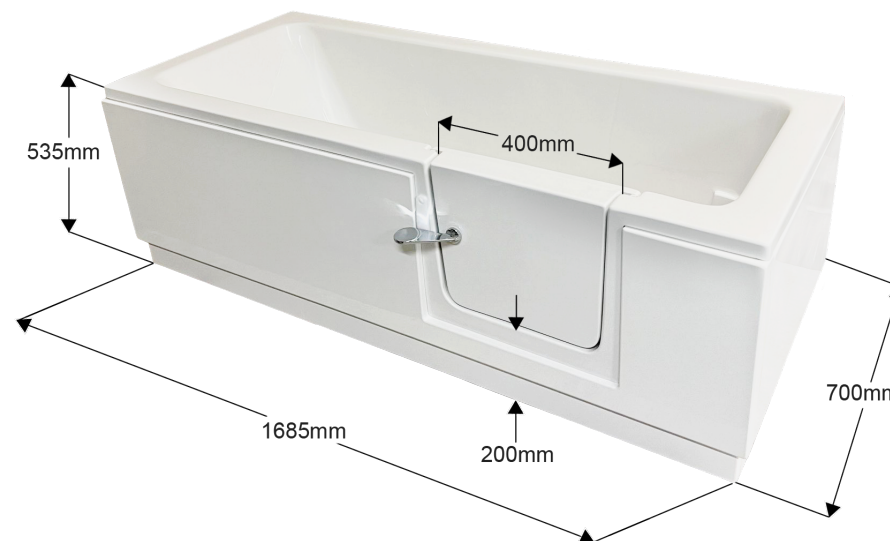

## DELTA

New for 2023 - Discover the versatility of the Delta.

The Delta is our new accessible bath featuring a door with no integrated seat.

It serves as a modern alternative to the traditional bath, catering for everyone in the family.

In addition to its functional purpose, the Delta's modern aesthetic and sleek lines make for a bath that will work in any style of bathroom.

This bath can be surface mounted using the height adjustable feet and plinth or, because of the specially designed frame, can be installed directly into the joists, providing the lowest possible threshold.

## ADDITIONAL INFORMATION

- 1.1/2" Stowaway bath waste & overflow included
- Available in left and right hand entry
- Door can be lifted off in emergencies
- Clip on, magnetised panels
- Low threshold for easy entry
- Slip resistant base
- Watertight sealed door
- Powder coated box steel frame
- Wide inward opening door

## OPTIONAL EXTRAS

- Safety glass shower screen
- End Panel