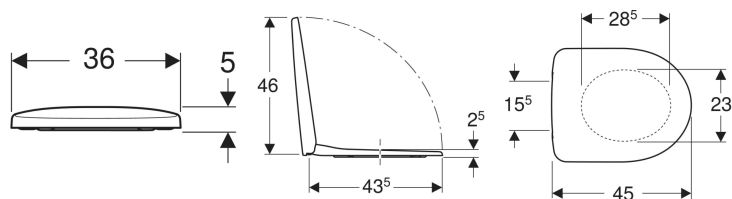

Geberit Selnova exposed cistern, close-coupled, dual flush, bottom water supply connection

Example image

Application purposes

- For close-coupled installation
- For water supply connections 3/8"

Characteristics

- Dual flush
- Water supply connection on the bottom

Technical data

| | |
|--------------------------------------|----------------|
| Flush volume, factory setting | 4 / 2.6 l |
| Flush volume large, adjustment range | 4 / 6 l |
| Flush volume small, adjustment range | 2.6 / 4 l |
| Product material | Vitreous china |

Scope of delivery

- Exposed cistern, close-coupled
- Mechanism

| Art. no. | Colour / surface | B | H | T |
|--------------|------------------|---------|-------|---------|
| 501.047.00.6 | white | 36.5 cm | 39 cm | 16.5 cm |

Geberit Selnova WC seat, fastening from above

Example image

Characteristics

- Overlapping WC lid
- Hinges made of metal

Technical data

| | |
|--------------------|-----------|
| Product material | Duroplast |
| Fastening distance | 15.5 cm |