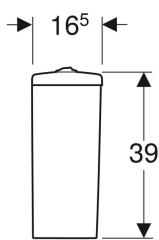

Application purposes

- For close-coupled installation
- For water supply connections 3/8"

Characteristics

- Dual flush
- Water supply connection on the bottom

Technical data

Flush volume, factory setting	4 / 2.6 l
Flush volume large, adjustment range	4 / 6 l
Flush volume small, adjustment range	2.6 / 4 l
Product material	Vitreous china

Scope of delivery

- Exposed cistern, close-coupled
- Mechanism

Art. no.	Colour / surface	B	H	T
501.047.00.6	white	36.5 cm	39 cm	16.5 cm