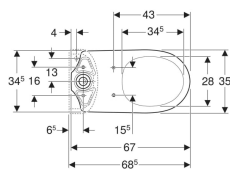

Geberit Selnova floor-standing WC for close-coupled exposed cistern, washdown, horizontal outlet, semi-shrouded

Example image

Application purposes

- For close-coupled exposed cistern

Characteristics

- Floor-standing
- Washdown WC
- With flush rim

- Type 1, full flush volume 6 l, in accordance with EN 997
- Type 2 in accordance with EN 997
- Horizontal outlet
- Semi-shrouded

Technical data

| | |
|-------------------|----------------|
| Product material | Vitreous china |
| Height-adjustable | No |

Scope of delivery

- Exposed cistern, close-coupled
- Mechanism

| Art. no. | Colour / surface | B | H | T |
|--------------|------------------|---------|-------|---------|
| 501.047.00.6 | white | 36.5 cm | 39 cm | 16.5 cm |

Geberit Selnova WC seat, fastening from above

Example image

Characteristics

- Overlapping WC lid
- Hinges made of metal

Technical data

| | |
|--------------------|-----------|
| Product material | Duroplast |
| Fastening distance | 15.5 cm |