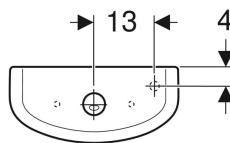

- Type 1, full flush volume 6 l, in accordance with EN 997
- Type 2 in accordance with EN 997
- Horizontal outlet
- Semi-shrouded

Technical data

| | |
|-------------------|----------------|
| Product material | Vitreous china |
| Height-adjustable | No |

Scope of delivery

- WC ceramic appliance

- Fastening material

To order additionally

- Cistern

- WC seat

| Art. no. | Colour / surface | B | H | T |
|--------------|------------------|---------|-------|-------|
| 501.042.00.6 | white | 35.5 cm | 40 cm | 67 cm |

Geberit Selnova exposed cistern, close-coupled, dual flush, bottom water supply connection

Example image

Application purposes

- For close-coupled installation
- For water supply connections 3/8"

Characteristics

Scope of delivery

- Exposed cistern, close-coupled
- Mechanism

| Art. no. | Colour / surface | B | H | T |
|--------------|------------------|---------|-------|---------|
| 501.047.00.6 | white | 36.5 cm | 39 cm | 16.5 cm |