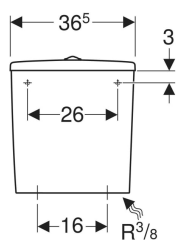

Scope of delivery

- WC ceramic appliance

- Fastening material

To order additionally

- Cistern

- WC seat

| Art. no. | Colour / surface | B | H | T |
|--------------|------------------|---------|-------|-------|
| 501.042.00.6 | white | 35.5 cm | 40 cm | 67 cm |

Geberit Selnova exposed cistern, close-coupled, dual flush, bottom water supply connection

Example image

Application purposes

- For close-coupled installation
- For water supply connections 3/8"

Characteristics

- Dual flush
- Water supply connection on the bottom

Technical data

| | |
|--------------------------------------|----------------|
| Flush volume, factory setting | 4 / 2.6 l |
| Flush volume large, adjustment range | 4 / 6 l |
| Flush volume small, adjustment range | 2.6 / 4 l |
| Product material | Vitreous china |

Scope of delivery

- Exposed cistern, close-coupled
- Mechanism

| Art. no. | Colour / surface | B | H | T |
|--------------|------------------|---------|-------|---------|
| 501.047.00.6 | white | 36.5 cm | 39 cm | 16.5 cm |