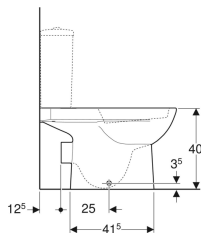

Geberit Selnova floor-standing WC for close-coupled exposed cistern, washdown, horizontal outlet, semi-shrouded

Example image

Application purposes

- For close-coupled exposed cistern

Characteristics

- Floor-standing
- Washdown WC
- With flush rim

- Type 1, full flush volume 6 l, in accordance with EN 997
- Type 2 in accordance with EN 997
- Horizontal outlet
- Semi-shrouded

Technical data

| | |
|-------------------|----------------|
| Product material | Vitreous china |
| Height-adjustable | No |

Scope of delivery

- Exposed cistern, close-coupled
- Mechanism

| Art. no. | Colour / surface | B | H | T |
|--------------|------------------|---------|-------|---------|
| 501.047.00.6 | white | 36.5 cm | 39 cm | 16.5 cm |

Geberit Selnova WC seat, fastening from above

Example image

Characteristics

- Overlapping WC lid
- Hinges made of metal

Technical data

| | |
|--------------------|-----------|
| Product material | Duroplast |
| Fastening distance | 15.5 cm |