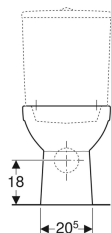

Geberit Selnova floor-standing WC for close-coupled exposed cistern, washdown, horizontal outlet, semi-shrouded

Example image

Application purposes

- For close-coupled exposed cistern

Characteristics

- Floor-standing
- Washdown WC
- With flush rim

- Type 1, full flush volume 6 l, in accordance with EN 997
- Type 2 in accordance with EN 997
- Horizontal outlet
- Semi-shrouded

Technical data

| | |
|-------------------|----------------|
| Product material | Vitreous china |
| Height-adjustable | No |

Scope of delivery

- Exposed cistern, close-coupled
- Mechanism

| Art. no. | Colour / surface | B | H | T |
|--------------|------------------|---------|-------|---------|
| 501.047.00.6 | white | 36.5 cm | 39 cm | 16.5 cm |

Geberit Selnova WC seat, fastening from above

Example image

Characteristics

- Overlapping WC lid
- Hinges made of metal

Technical data

| | |
|--------------------|-----------|
| Product material | Duroplast |
| Fastening distance | 15.5 cm |