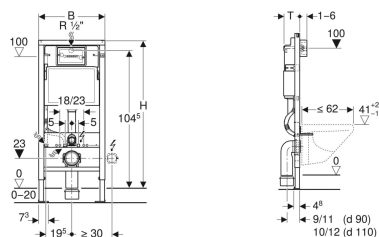

Geberit Duofix element for wall-hung WC, 112 cm, with Delta concealed cistern 12 cm, flush plate Delta25

Example image

Application purposes

- For drywall construction
- For installation in part or room-height prewall installations
- For installation in room-height installation walls
- For wall-hung WCs with connection dimensions in accordance with EN 33:2011
- For wall-hung WCs with projection up to 62 cm
- For floor constructions 0–20 cm

Characteristics

- Self-supporting frame, powder-coated
- Frame top open
- Frame with \varnothing 9 mm drilling holes for fastening in wood frame construction
- Frame with holes to receive Geberit Duofix wall anchors for elements with frame top open
- Frame prepared for support brackets for WC ceramic appliances with small contact surfaces
- Galvanized feet

Scope of delivery

- Angle stop valve R 1/2", with adaptor ring
- Protection box for service opening, made of polystyrene foam
- 2 distance bolts
- Geberit Delta25 flush plate, for dual flush
- 2 wall anchors
- Connection set for WC, \varnothing 90 mm
- Connection bend 90° made of PE-HD, \varnothing 90 mm

Technical data

Maximum operating temperature, water	25 °C
Flush volume, factory setting	5.8 and 3 l
Flush volume large, adjustment range	4.5 / 6 / 7.5 l
Flush volume small, adjustment range	3-4 l

- Adaptor socket made of PE-HD, \varnothing 90 / 110 mm
- 2 protection plugs
- Cup for flush volume reduction 4.0 / 2.6 l
- Crossbar for panelling support
- 2 threaded rods M12
- Fastening material