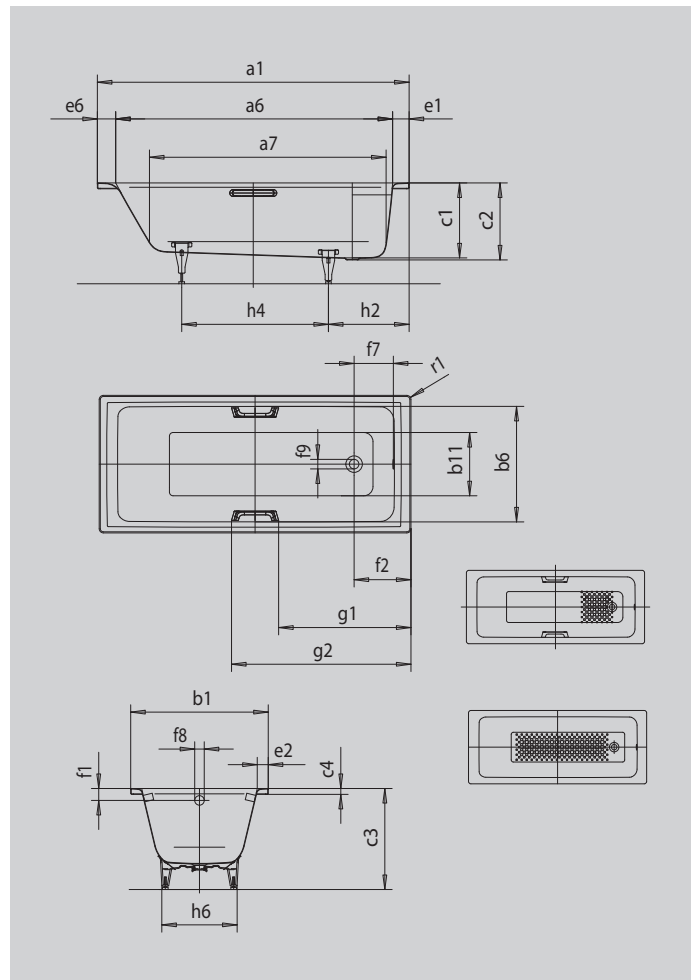

# PURO PURO STAR

- straightlined, purist design
- classic four-cornered model
- one-seater bath with waste at foot end
- perfect match for the PURO model range
- made of KALDEWEI steel enamel

Similar illustration

## GRIP ELEGANT PURISM

Model		687
External length	a <sub>1</sub>	1700 mm
Internal length (top)	a <sub>6</sub>	1510 mm
Internal length (bottom)	a <sub>7</sub>	1280 mm
External width	b <sub>1</sub>	700 mm
Internal width (top)	b <sub>6</sub>	580 mm
Internal width (bottom)	b <sub>11</sub>	410 mm
Depth inside	c <sub>1</sub>	410 mm
Depth incl. waste hole	c <sub>2</sub>	420 mm
Height with feet	c <sub>3</sub>	555 - 565 mm
Height of rim	c <sub>4</sub>	32 mm
Width of rim (foot end; long side; head end)	e <sub>1</sub> ; e <sub>2</sub> ; e <sub>6</sub>	90; 60; 100 mm
Distance top edge to centre of overflow hole	f <sub>1</sub>	65 mm
Distance bath edge to centre of waste hole	f <sub>2</sub>	310 mm
Distance centre of waste hole to centre of overflow hole	f <sub>7</sub>	214 mm
Diameter of overflow hole	f <sub>8</sub>	Ø 52 mm
Diameter of waste hole	f <sub>9</sub>	Ø 52 mm
Distance foot end of bath edge to centre of foot	h <sub>2</sub>	445 mm
Distance between the feet	h <sub>4</sub>	755 mm
Width of feet max.	h <sub>6</sub>	420 mm
External radius	r <sub>1</sub>	8 mm
Water volume		122 l
Net weight		48 kg
Anti-slip		300 x 300 mm
Full anti-slip		876 x 252 mm