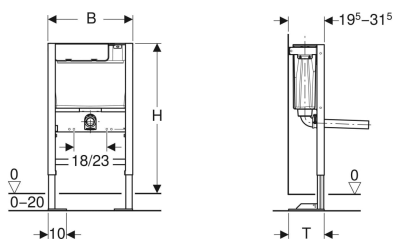

## Geberit Duofix frame for wall-hung WC, 79 cm, with low-height concealed cistern

Example image

### Application purposes

- For drywall construction
- For installation in bathroom furniture
- For installation in part-height prewall installations
- For wall-hung WCs with connection dimensions in accordance with EN 33:2011
- For wall-hung WCs with projection up to 62 cm
- For floor constructions 0–20 cm

### Scope of delivery

- 2 threaded rods M12
- Fastening material
- Connection bend 90° made of PE-HD, ø 90 mm

| Art. no.     | B       | H     | T            |
|--------------|---------|-------|--------------|
| 111.207.00.2 | 46.5 cm | 79 cm | 19.5–31.5 cm |