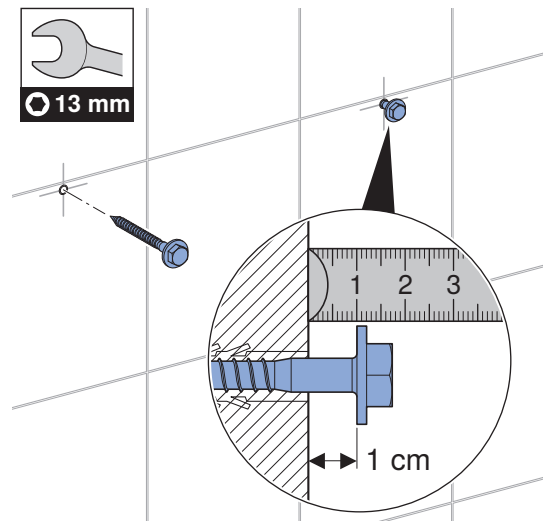

Check internal dimensions of the furniture (minimum 46.5 cm wide and between 19.5–cm deep) for compatibility. Ensure furniture has a full length front plinth.

1

2

3