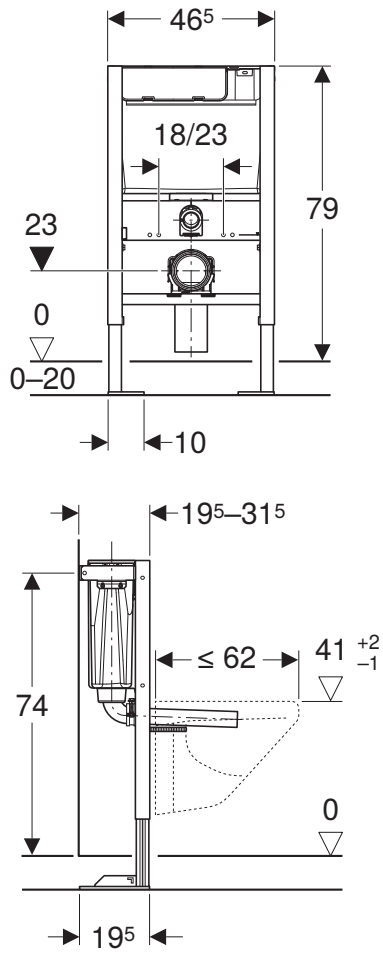

INSTALLATION MANUAL

MONTAGEANLEITUNG
INSTRUCTIONS DE MONTAGE
ISTRUZIONI PER IL MONTAGGIO

Check internal dimensions of the furniture (minimum 46.5 cm wide and between 19.5–cm deep) for compatibility. Ensure furniture has a full length front plinth.

1

2

3

4

6

5

7

8

3

4

3

1

2

4

4

A